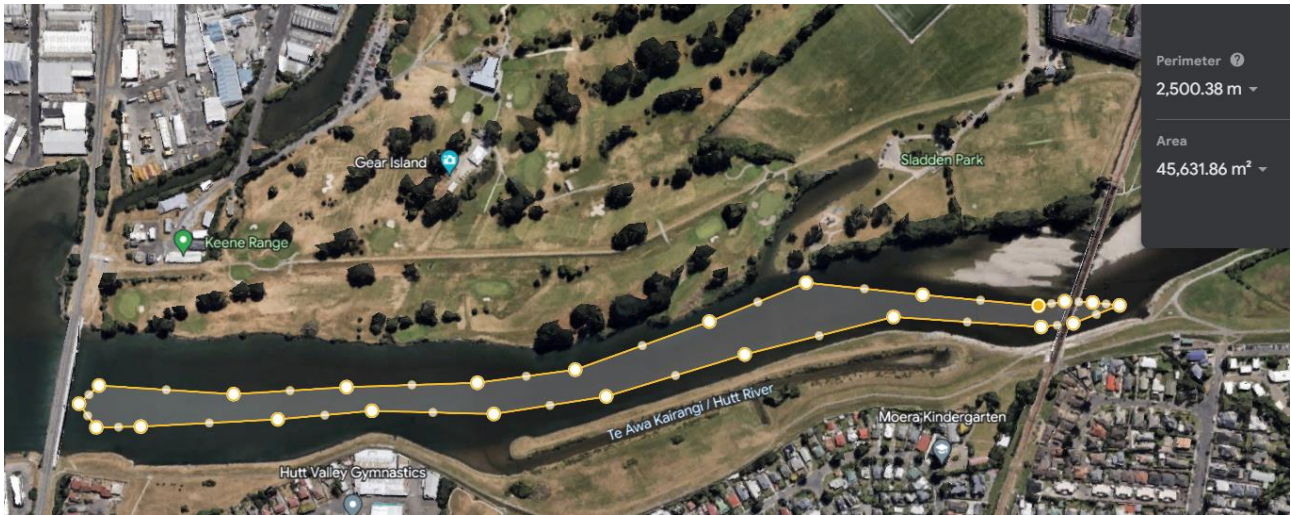

12.00pm (approx.) Prizegiving

*Team boats are welcome to paddle too but will race as either 5km or 10km option.*

*Ages are as at 31 December 2023.*

Course will be determined on the day depending on weather conditions. The alternate venue will be determined the day prior to the event.

## Course map

Provisional map, subject to change.

Car parking, entry to river, Start finish area.